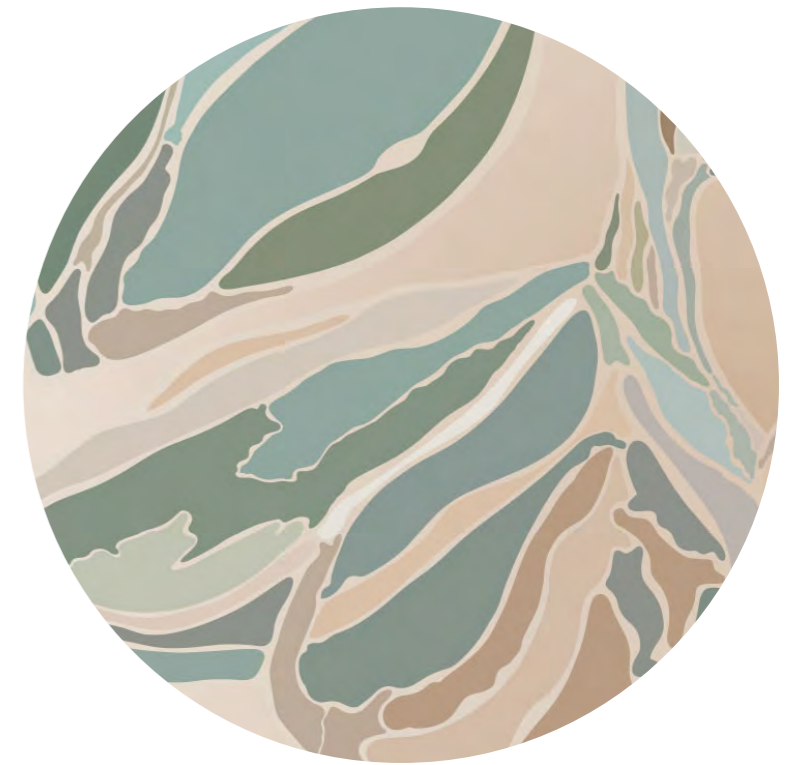

FOLIAGE

colourways

Olive-branch

Morning-mist

Here & Now

Our name is inspired by the zebra, the only animal to recognise it's friends by their unique patterns.

We create visual stories as part of our product range. They inject deeper meaning and emotional connections with people.